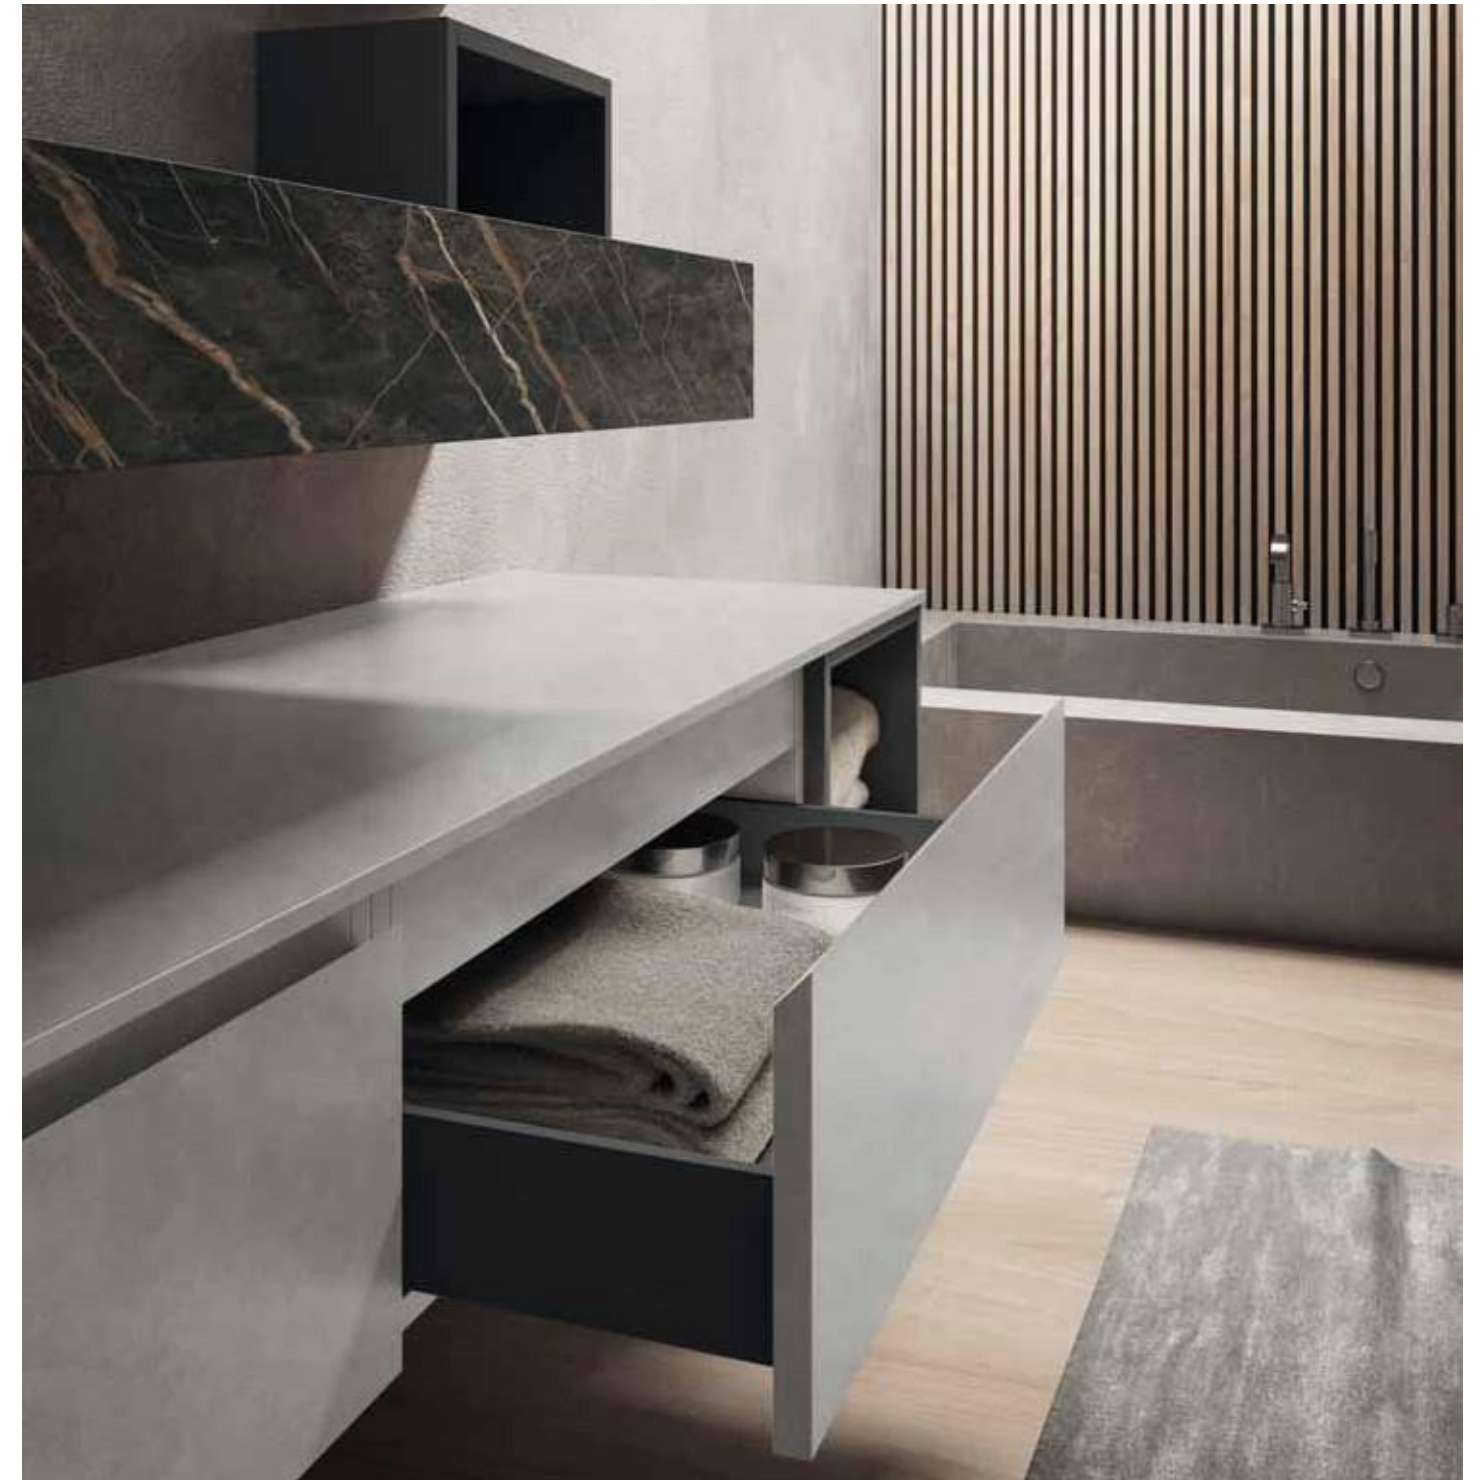

*Is a young and determined bathroom model.
The collection is characterized by a frame of 12 mm which keeps the containers in an elegant setting.
Modern finishes varnished metal and metallized lacquered give lightness to the compositions.*