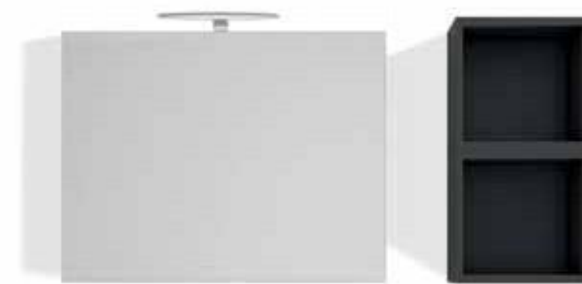

Variant_01

Top PPL Laminated unicolor
Rovere Slavonia.
Ceramic sit-on basin Cognac 55.

Variante_02

Top PPL Fenix Nero
vasca integrata mod. Luna
in Gelcoat.

Variant_02

Top PPL Fenix Black
with Gelcoat mod. Luna
integrated basin.